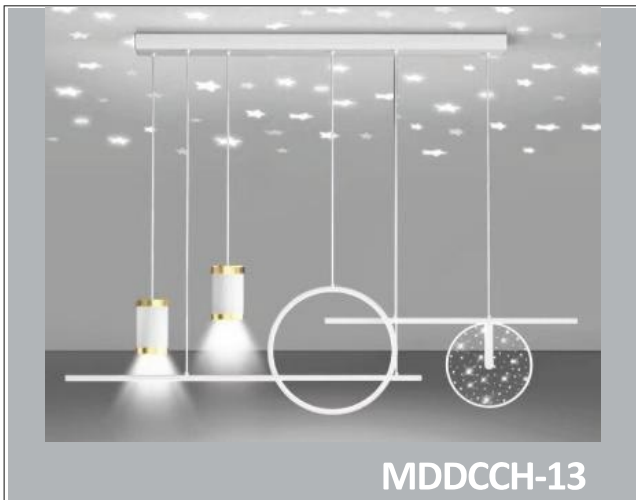

VARIANTS

MDDCCH-11

Material: Iron art+Silica gel
Power: 60-110W
Light source: LED Tricolor dimming (3000K-4000K-5700K)
Finish color: White
Dimension: D1000mm
Input voltage: AC200V~240V / 50Hz
Control method: Switch ON/OFF dimming

MDDCCH-12

Material: Iron art+silica gel
Power: 60-110W
Light source: LED Tricolor dimming (3000K-4000K-5700K)
Finish color: Grey
Dimension: D1000mm
Input voltage: AC200V~240V / 50Hz
Control method: Switch ON/OFF dimming

MDDCCH-13

Material: Iron art+silica gel
Power: 60-110W
Light source: LED Tricolor dimming (3000K-4000K-5700K)
Finish color: Black+Gold
Dimension: D1000mm
Input voltage: AC200V~240V / 50Hz
Control method: Switch ON/OFF dimming

MDDCCH-14

Material: Iron art+silica gel
Power: 60-110W
Light source: LED Tricolor dimming (3000K-4000K-5700K)
Finish color: Black
Dimension: D1000mm
Input voltage: AC200V~240V / 50Hz
Control method: Switch ON/OFF dimming